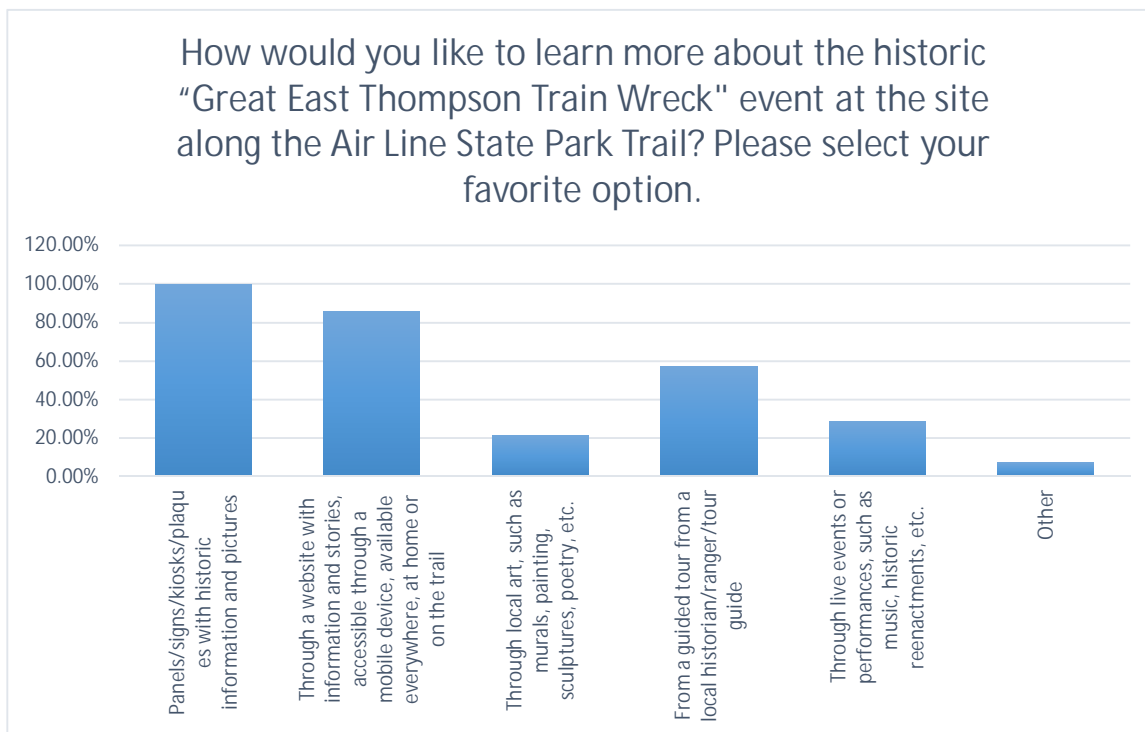

Wayfinding Community Workshop: Poll Results