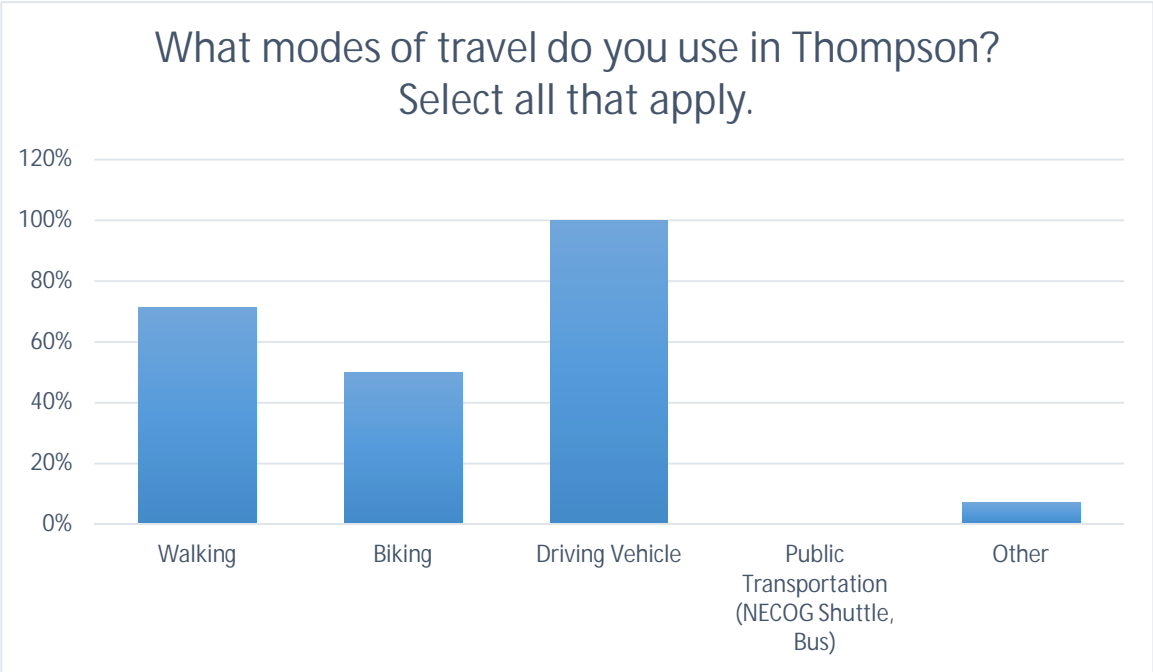

SIGNAGE & WAYFINDING PROJECT THOMPSON, CT

Wayfinding Community Workshop: Poll Results

Wayfinding Community Workshop: Poll Results

Wayfinding Community Workshop: Poll Results

Wayfinding Community Workshop: Poll Results