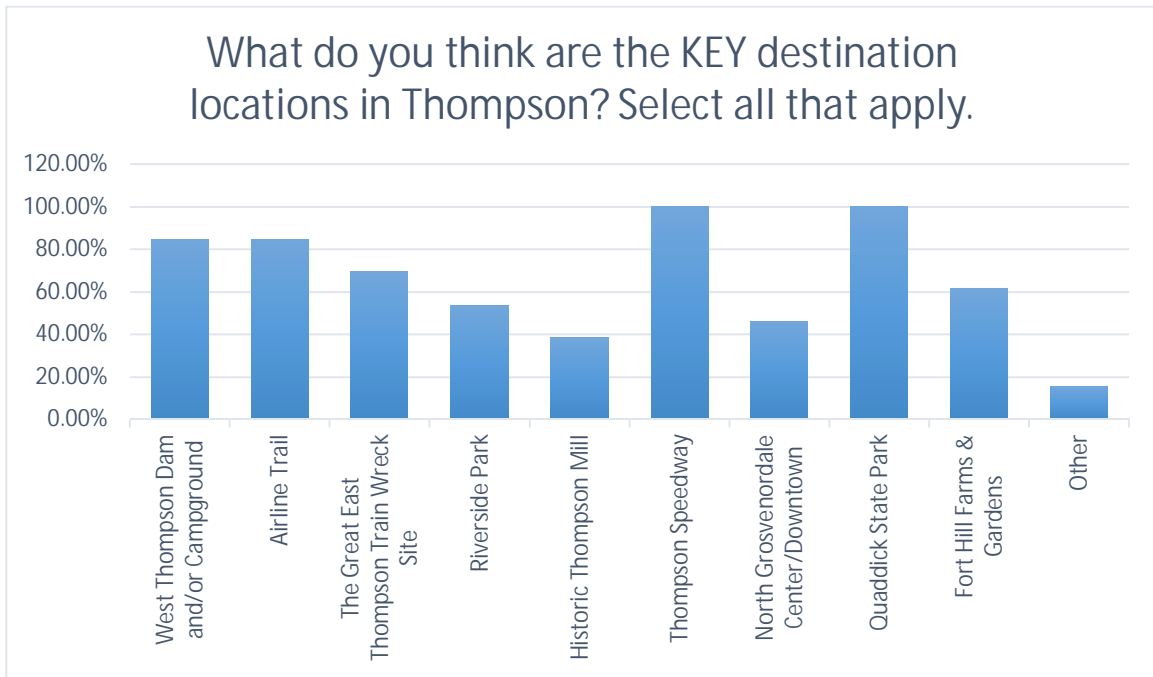

SIGNAGE & WAYFINDING PROJECT THOMPSON, CT

Wayfinding Community Workshop: Poll Results

Wayfinding Community Workshop: Poll Results

Wayfinding Community Workshop: Poll Results

Wayfinding Community Workshop: Poll Results