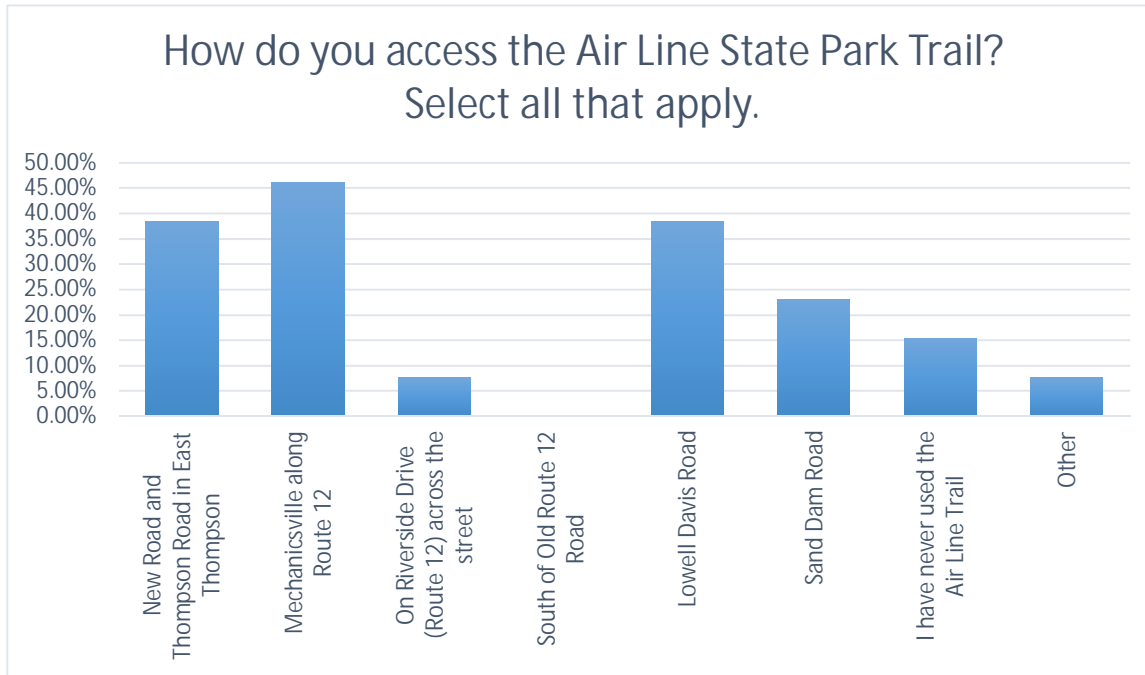

Wayfinding Community Workshop: Poll Results