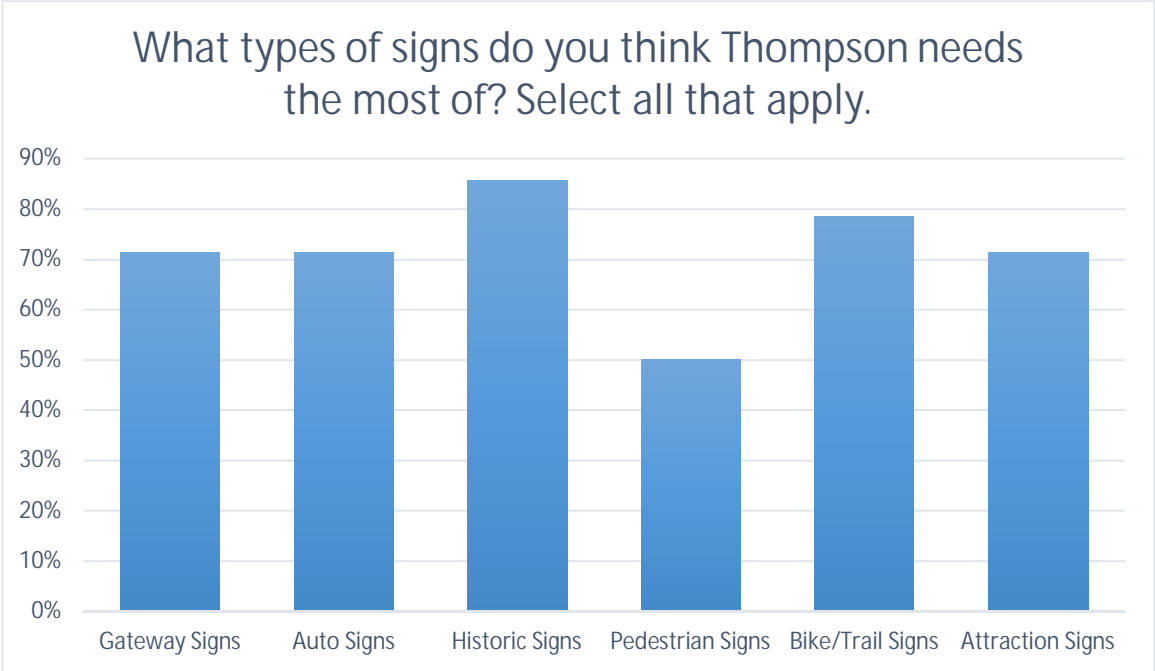

SIGNAGE & WAYFINDING PROJECT THOMPSON, CT

Wayfinding Community Workshop: Poll Results

Wayfinding Community Workshop: Poll Results

Wayfinding Community Workshop: Poll Results

Wayfinding Community Workshop: Poll Results