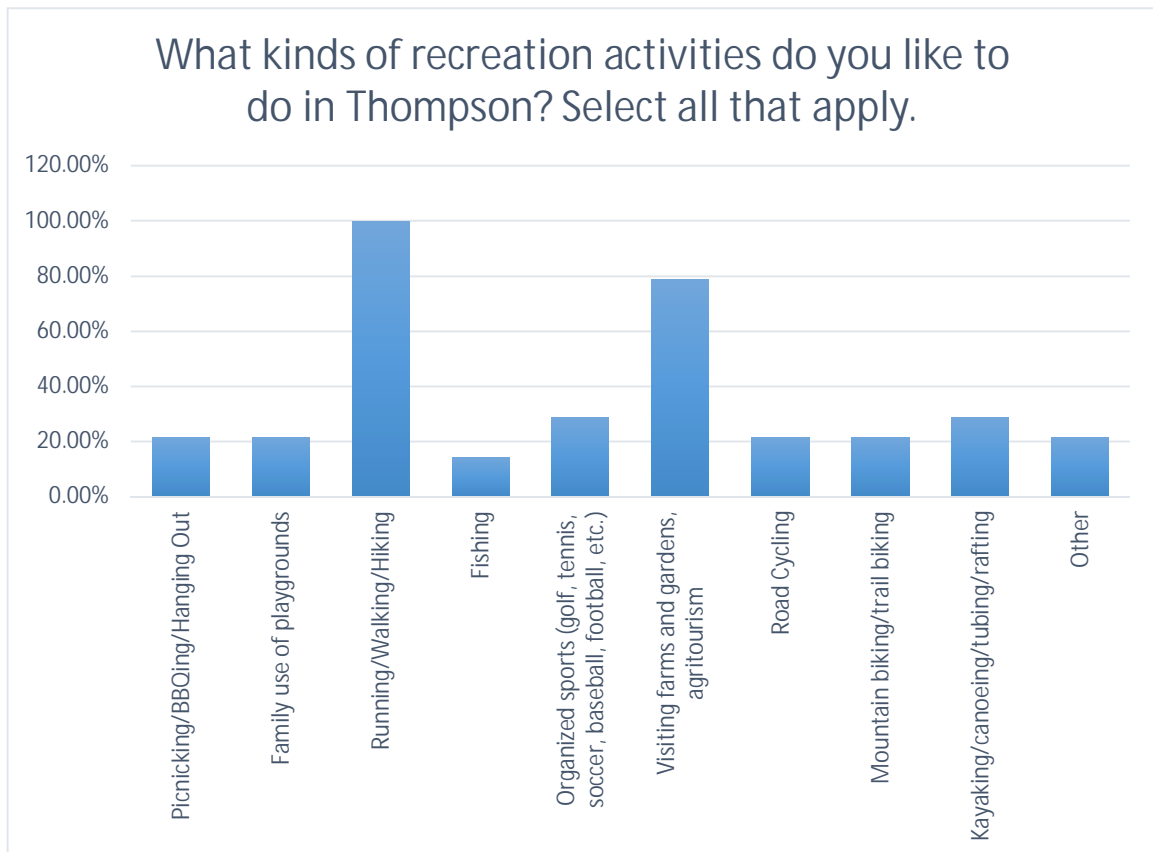

SIGNAGE & WAYFINDING PROJECT THOMPSON, CT

Wayfinding Community Workshop: Poll Results

Wayfinding Community Workshop: Poll Results

Wayfinding Community Workshop: Poll Results

Wayfinding Community Workshop: Poll Results