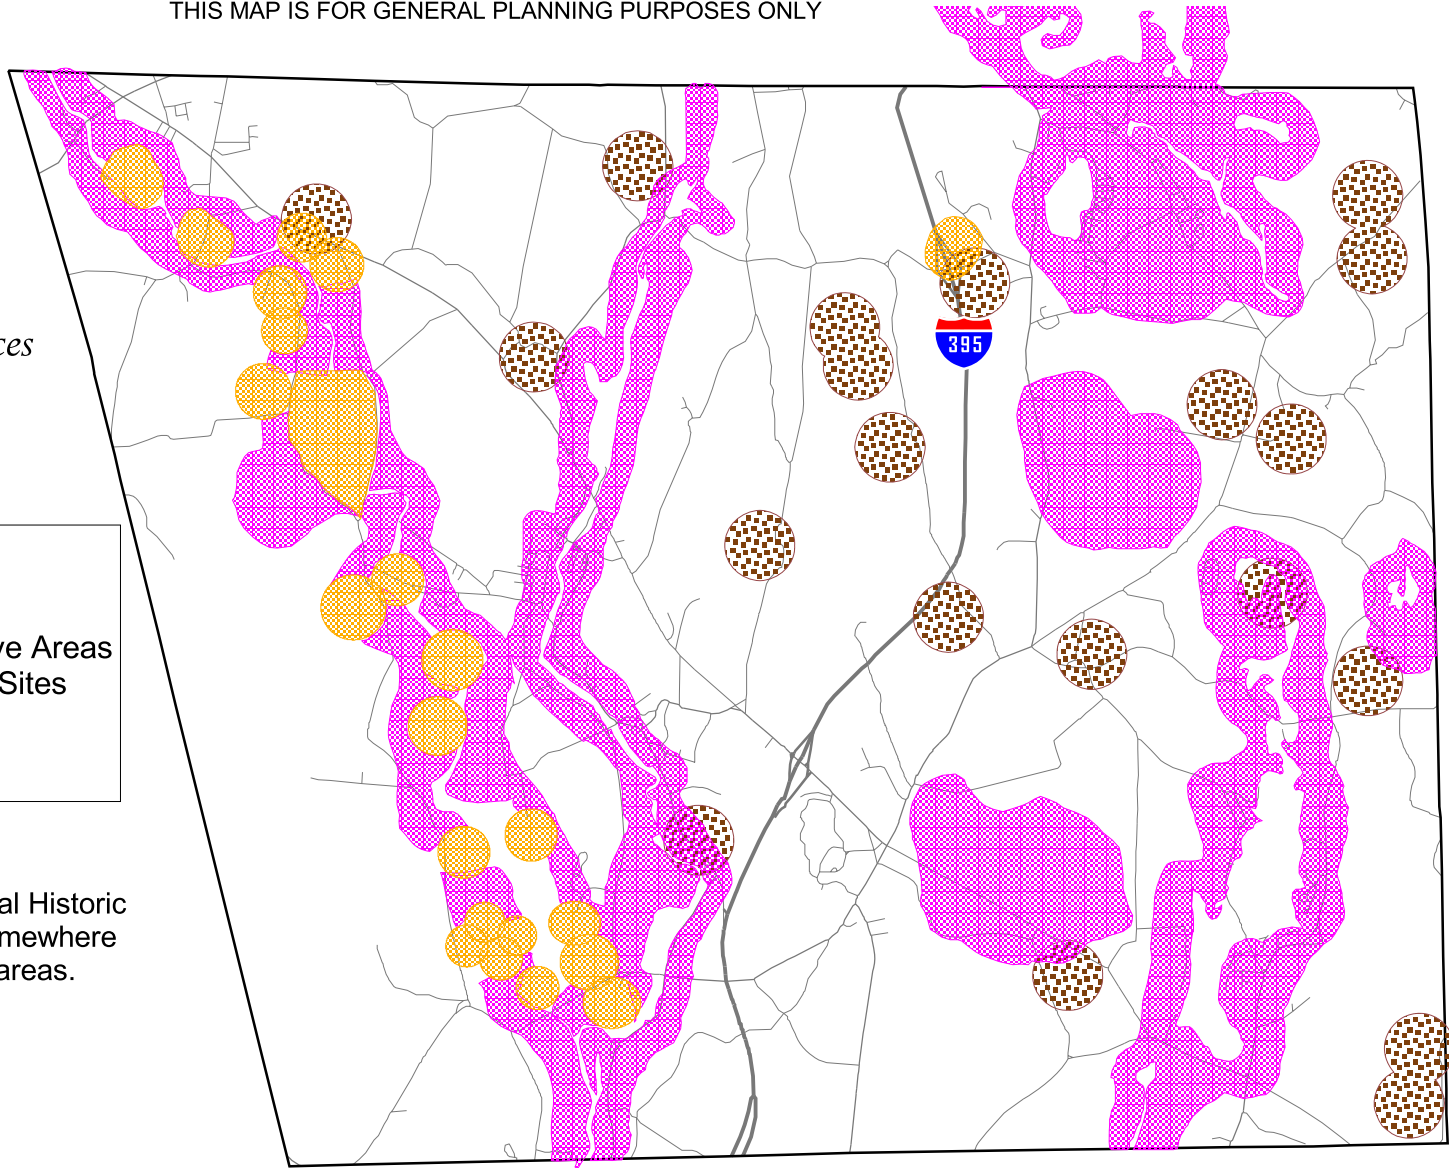

THIS MAP IS FOR GENERAL PLANNING PURPOSES ONLY

Thompson, CT
Archaeological Resources
Map 17

LEGEND

-  Archeological Sites
-  Archaeologically Sensitive Areas
-  Local Historic Archaeol. Sites
-  Town Boundaries
-  Roads

NOTE:

"Archeological Sites" and "Local Historic Archaeol. Sites" are located somewhere within the yellow and brown areas.

DATA SOURCE:
State Archaeology Office
Local Knowledge
DEP Environmental Data 2003 Ed.